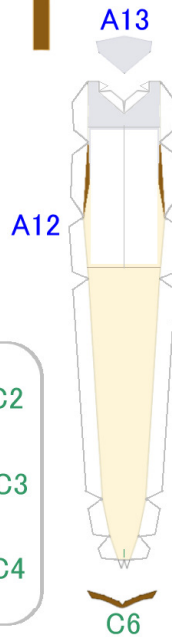

Papercraft By KOTA

Sopwith F.1 Camel -1917-
Scale=1/72(A4)

A15

A14

X...きりぬき (Cut out)

A1

A2: Black square piece.

A3

A4

A6: Two black rectangular pieces.

A5

A8, A9

A10: Small rectangular piece.

A12

C6

A11