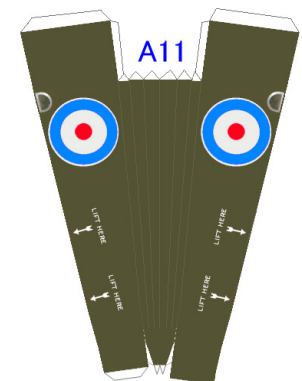

Papercraft By KOTA

Sopwith F.1 Camel -1917-
Scale=1/72(A4)

A15

A14

X...きりぬき (Cut out)

A1

A2: Black square piece.

A3

A4

A6: Two black rectangular pieces.

A5

A8, A9

A10: Small rectangular piece.

A12

C6

A11