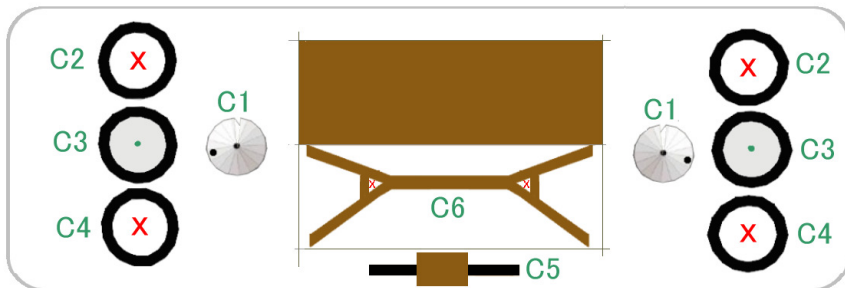

Papercraft By KOTA

Sopwith F.1 Camel -1917-
Scale=1/72(A4)

A15

A14

X...きりぬき (Cut out)

A1

A2: Black square piece.

A3

A4

A6: Two black rectangular pieces.

A5

A8, A9

A10: Small rectangular piece.

A12

C6

A11