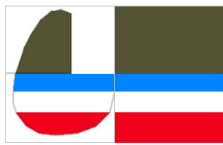

Papercraft By KOTA

Sopwith F.1 Camel -1917-
Scale=1/72(A4)

A15

A14

X...きりぬき (Cut out)

A1

A2: Black square piece.

A3

A4

A6: Two black rectangular pieces.

A5

A8, A9

A10: Small rectangular piece.

A12

C6

A11